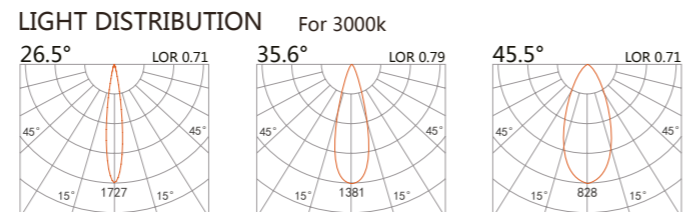

Pendant Light PRIVA

white grey black

225 111
LED Power 7W Colour Temp 2700/3000K Luminous 657lm
4000/5000K 657lm

225 112
LED Power 8W Colour Temp 2700/3000K Luminous 754lm
4000/5000K 754lm

225 113
LED Power 9W Colour Temp 2700/3000K Luminous 1084lm
4000/5000K 1162lm

225 114
LED Power 13W Colour Temp 2700/3000K Luminous 1425lm
4000/5000K 1516lm

225 115
LED Power 13W Colour Temp 2700/3000K Luminous 1023lm
4000/5000K 1101lm

225 116
LED Power 18W Colour Temp 2700/3000K Luminous 2087lm
4000/5000K 2087lm

225 117
LED Power 29W Colour Temp 2700/3000K Luminous 3770lm
4000/5000K 4030lm