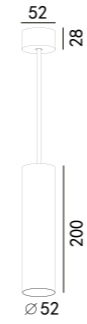

Pendant Light PRIVA

white grey black

225 111
LED Power 7W Colour Temp 2700/3000K Luminous 657lm
4000/5000K 657lm

225 112
LED Power 8W Colour Temp 2700/3000K Luminous 754lm
4000/5000K 754lm

225 113
LED Power 9W Colour Temp 2700/3000K Luminous 1084lm
4000/5000K 1162lm

225 114
LED Power 13W Colour Temp 2700/3000K Luminous 1425lm
4000/5000K 1516lm

225 115
LED Power 13W Colour Temp 2700/3000K Luminous 1023lm
4000/5000K 1101lm

225 116
LED Power 18W Colour Temp 2700/3000K Luminous 2087lm
4000/5000K 2087lm

225 117
LED Power 29W Colour Temp 2700/3000K Luminous 3770lm
4000/5000K 4030lm