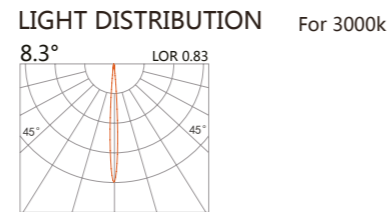

Pendant Light PRIVA

white grey black

225 111
LED Power 7W Colour Temp 2700/3000K Luminous 657lm
4000/5000K 657lm

225 112
LED Power 8W Colour Temp 2700/3000K Luminous 754lm
4000/5000K 754lm

225 113
LED Power 9W Colour Temp 2700/3000K Luminous 1084lm
4000/5000K 1162lm

225 114
LED Power 13W Colour Temp 2700/3000K Luminous 1425lm
4000/5000K 1516lm

225 115
LED Power 13W Colour Temp 2700/3000K Luminous 1023lm
4000/5000K 1101lm

225 116
LED Power 18W Colour Temp 2700/3000K Luminous 2087lm
4000/5000K 2087lm

225 117
LED Power 29W Colour Temp 2700/3000K Luminous 3770lm
4000/5000K 4030lm