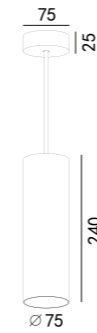

Pendant Light PRIVA

white grey black

225 111
LED Power 7W Colour Temp 2700/3000K Luminous 657lm
4000/5000K 657lm

225 112
LED Power 8W Colour Temp 2700/3000K Luminous 754lm
4000/5000K 754lm

225 113
LED Power 9W Colour Temp 2700/3000K Luminous 1084lm
4000/5000K 1162lm

225 114
LED Power 13W Colour Temp 2700/3000K Luminous 1425lm
4000/5000K 1516lm

225 115
LED Power 13W Colour Temp 2700/3000K Luminous 1023lm
4000/5000K 1101lm

225 116
LED Power 18W Colour Temp 2700/3000K Luminous 2087lm
4000/5000K 2087lm

225 117
LED Power 29W Colour Temp 2700/3000K Luminous 3770lm
4000/5000K 4030lm