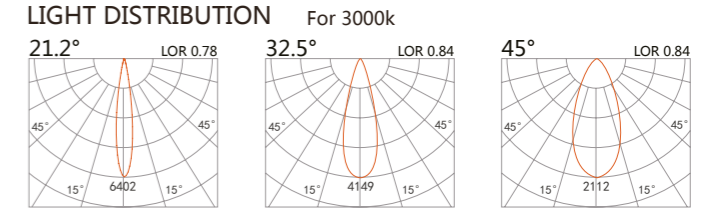

Pendant Light PRIVA

white grey black

225 111
LED Power 7W Colour Temp 2700/3000K Luminous 657lm
4000/5000K 657lm

225 112
LED Power 8W Colour Temp 2700/3000K Luminous 754lm
4000/5000K 754lm

225 113
LED Power 9W Colour Temp 2700/3000K Luminous 1084lm
4000/5000K 1162lm

225 114
LED Power 13W Colour Temp 2700/3000K Luminous 1425lm
4000/5000K 1516lm

225 115
LED Power 13W Colour Temp 2700/3000K Luminous 1023lm
4000/5000K 1101lm

225 116
LED Power 18W Colour Temp 2700/3000K Luminous 2087lm
4000/5000K 2087lm

225 117
LED Power 29W Colour Temp 2700/3000K Luminous 3770lm
4000/5000K 4030lm