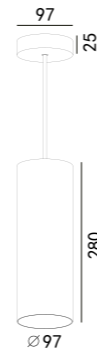

Pendant Light PRIVA

white grey black

225 111
LED Power 7W Colour Temp 2700/3000K Luminous 657lm
4000/5000K 657lm

225 112
LED Power 8W Colour Temp 2700/3000K Luminous 754lm
4000/5000K 754lm

225 113
LED Power 9W Colour Temp 2700/3000K Luminous 1084lm
4000/5000K 1162lm

225 114
LED Power 13W Colour Temp 2700/3000K Luminous 1425lm
4000/5000K 1516lm

225 115
LED Power 13W Colour Temp 2700/3000K Luminous 1023lm
4000/5000K 1101lm

225 116
LED Power 18W Colour Temp 2700/3000K Luminous 2087lm
4000/5000K 2087lm

225 117
LED Power 29W Colour Temp 2700/3000K Luminous 3770lm
4000/5000K 4030lm