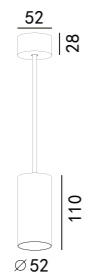

Pendant Light PRIVA

white grey black

225 111
LED Power 7W Colour Temp 2700/3000K Luminous 657lm
4000/5000K 657lm

225 112
LED Power 8W Colour Temp 2700/3000K Luminous 754lm
4000/5000K 754lm

225 113
LED Power 9W Colour Temp 2700/3000K Luminous 1084lm
4000/5000K 1162lm

225 114
LED Power 13W Colour Temp 2700/3000K Luminous 1425lm
4000/5000K 1516lm

225 115
LED Power 13W Colour Temp 2700/3000K Luminous 1023lm
4000/5000K 1101lm

225 116
LED Power 18W Colour Temp 2700/3000K Luminous 2087lm
4000/5000K 2087lm

225 117
LED Power 29W Colour Temp 2700/3000K Luminous 3770lm
4000/5000K 4030lm