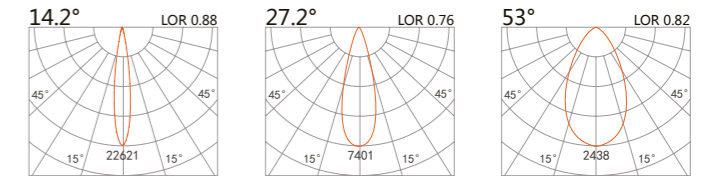

Pendant Light PRIVA

white grey black

225 111
LED Power 7W Colour Temp 2700/3000K Luminous 657lm
4000/5000K 657lm

225 112
LED Power 8W Colour Temp 2700/3000K Luminous 754lm
4000/5000K 754lm

225 113
LED Power 9W Colour Temp 2700/3000K Luminous 1084lm
4000/5000K 1162lm

225 114
LED Power 13W Colour Temp 2700/3000K Luminous 1425lm
4000/5000K 1516lm

225 115
LED Power 13W Colour Temp 2700/3000K Luminous 1023lm
4000/5000K 1101lm

225 116
LED Power 18W Colour Temp 2700/3000K Luminous 2087lm
4000/5000K 2087lm

225 117
LED Power 29W Colour Temp 2700/3000K Luminous 3770lm
4000/5000K 4030lm