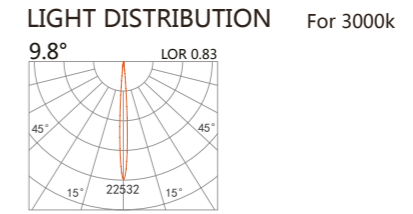

Pendant Light PRIVA

white grey black

225 111
LED Power 7W Colour Temp 2700/3000K Luminous 657lm
4000/5000K 657lm

225 112
LED Power 8W Colour Temp 2700/3000K Luminous 754lm
4000/5000K 754lm

225 113
LED Power 9W Colour Temp 2700/3000K Luminous 1084lm
4000/5000K 1162lm

225 114
LED Power 13W Colour Temp 2700/3000K Luminous 1425lm
4000/5000K 1516lm

225 115
LED Power 13W Colour Temp 2700/3000K Luminous 1023lm
4000/5000K 1101lm

225 116
LED Power 18W Colour Temp 2700/3000K Luminous 2087lm
4000/5000K 2087lm

225 117
LED Power 29W Colour Temp 2700/3000K Luminous 3770lm
4000/5000K 4030lm