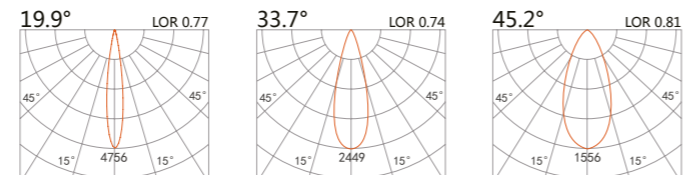

Pendant Light PRIVA

white grey black

225 111
LED Power 7W Colour Temp 2700/3000K Luminous 657lm
4000/5000K 657lm

225 112
LED Power 8W Colour Temp 2700/3000K Luminous 754lm
4000/5000K 754lm

225 113
LED Power 9W Colour Temp 2700/3000K Luminous 1084lm
4000/5000K 1162lm

225 114
LED Power 13W Colour Temp 2700/3000K Luminous 1425lm
4000/5000K 1516lm

225 115
LED Power 13W Colour Temp 2700/3000K Luminous 1023lm
4000/5000K 1101lm

225 116
LED Power 18W Colour Temp 2700/3000K Luminous 2087lm
4000/5000K 2087lm

225 117
LED Power 29W Colour Temp 2700/3000K Luminous 3770lm
4000/5000K 4030lm